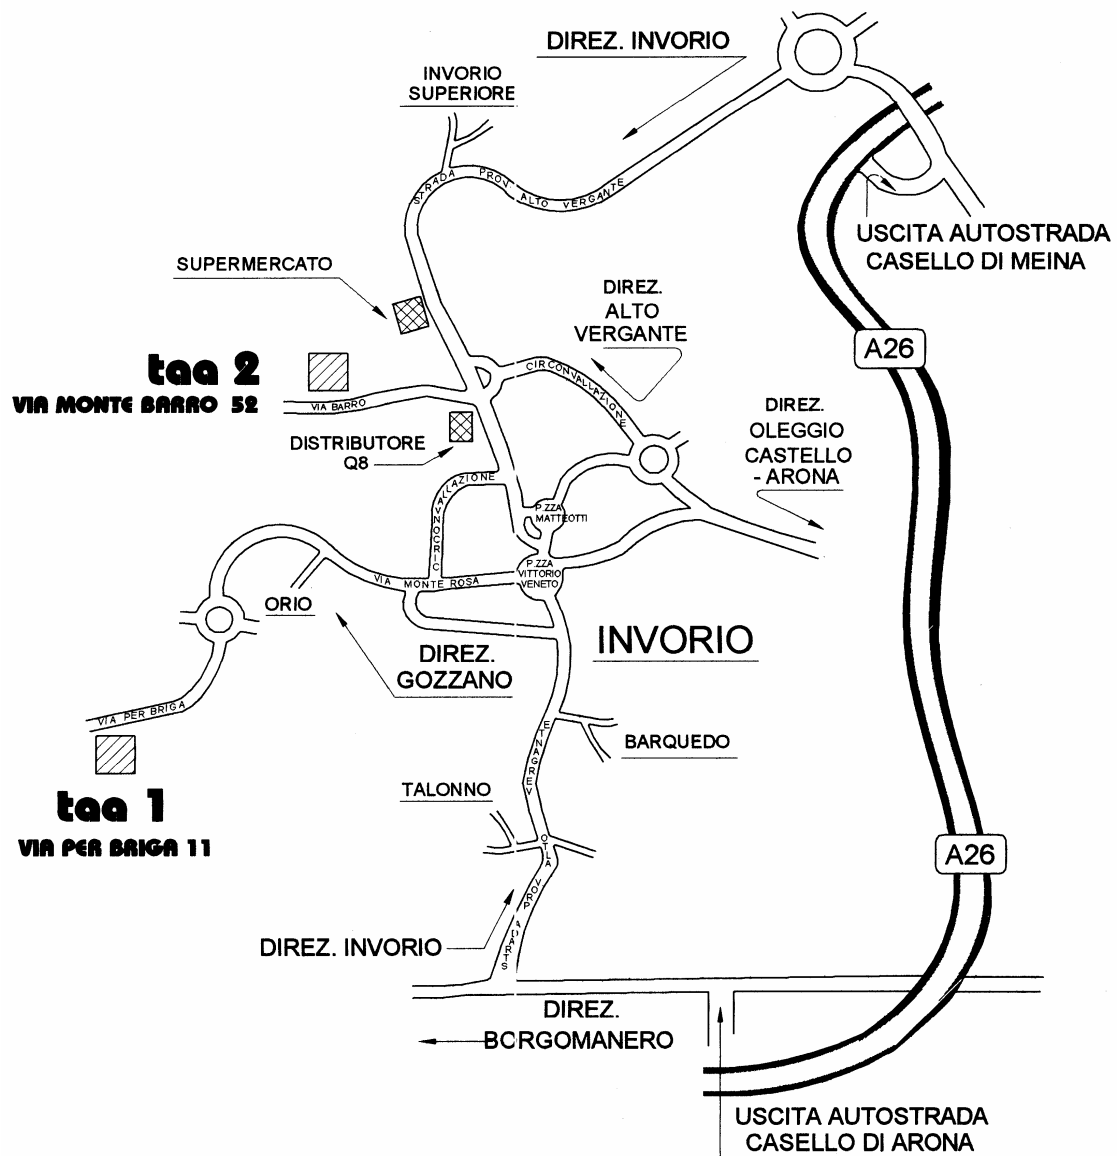

Tel. 0039-(0)322 255175

Fax 0039-(0)322 259567

Motorway A26

EXIT MEINA

TAA 1: Turn left at the exit of the motorway and go straight on until the stop. Then turn left direction Inverio, drive over the supermarket and the Q8 gasoline pump, and after 300 mt. Turn on the right. At the stop turn on the right and follow direction Gozzano – Briga Novarese. At the end of the descent, straight on you will find us on your left, the second plant behind pines.

TAA 2: Turn left at the exit of the motorway and go straight on until the stop. Turn left and go following direction Inverio , after the supermarket on your right, turn right following “Zona Industriale” and go for 400 mt until the number 52/54 on the right.

EXIT ARONA

TAA 1: At the exit of the motorway turn left direction Borgomanero and after 2 Km turn right direction Inverio-Talonno-AltoVergante, follow the main Road up to Inverio . At the traffic light turn left direction Gozzano-Briga Novarese. At the end of the descent straight on and you will find us on your left, the second plant behind pines

TAA 2: : At the exit of the motorway turn left direction Borgomanero and after 2 Km turn right direction Inverio-Talonno-AltoVergante follow the main Road up to Inverio . At the traffic light turn right direction Oleggio Castello and after 300 mt turn left, follow the road until the stop where you will take the way just in front of it (Via Barro) and after 400 mt, at the number 52/54, you will find us.